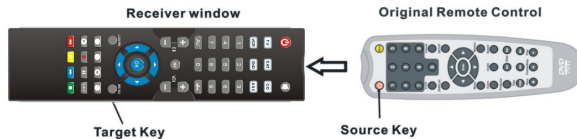

D. Set up by Learning

The LEARN function is used to either program codes from a remote control not in the pre-programmed codes list, or to supplement the preprogrammed codes. In learn mode, you need the original device remote control to learn the codes. Please use fresh batteries for both the learning remote control and the original.

To learn place the remote controls next to each other as shown below. In learning mode the remotes must not be more than 30 mm apart, with the remotes in a straight line. The receiver LED on the A 1012 for learning is next to the transmitter LED.

1. To learn, press and hold the Learn key and press the A 1012 device type button that you want to learn (e.g. DVD), then release both pressed keys. The DVD device button on your new remote control blinks and the A 1012 remote control is now in learning mode for DVD codes.
2. Press and release the A1012 remote button that you want to learn to (e.g.POWER). The device button now illuminates continuously.
3. Press and hold the source button on your original remote control (e.g.POWER) until the LED on your new remote control blinks 2 times and illuminates continuously for 2 seconds, then blinks again. (This means you have learnt the POWER signal from the original remote. You're A 1012 remote control is now ready to learn the next button)
4. Repeat steps 2 to 4 to learn all required buttons.

If there is a learning problem, the light blinks 4 times and lights up for 2 seconds then blinks. Repeat learning steps again to learn the required button. When learning is finished, to exit the learning mode, press and release LEARN key.

Note 1. The remote will exit learning mode if no key press for 30 seconds .

Note 2. You can press SET and 4 together to delete all buttons you have learnt under a device button. Ensure you select the device button first. The device LED will flash 2 times to confirm.

Note 3. If the remote controls memory is full, the LED will blink 4 times then exit learning.

Note 4. The last learnt signal will overwrite the previous signal stored in that device and button. About 100 commands can be stored in this remote control and about 40 commands can be learnt for one device.

Other Functions

A. Display the Device Code:

The device code, which has been set up in your new remote control, can be called up as follows:

1. Press the SET key and hold it down. Now actuate number "1" key to display the 100th position of the 3-digit code. Count the number of times the LED flashes. If the LED doesn't flash, that means the digit is ZERO.
2. Similarly, press the SET key and hold it down, at the same time actuate the number "2" key to display the 10th position of the 3-digit code. Count the number of times the LED flashes.
3. Press the SET key and hold it down, at the same time actuate number key "3" to display the 1st position of 3-digit code. Again count the number of times the LED flashes.

For Example, for Code 028:

- a. Press SET and "1", LED flashes 0 times, no flashes.
- b. Press SET and "2", LED flashes 2 times.
- c. Press SET and "3", LED flashes 8 times.